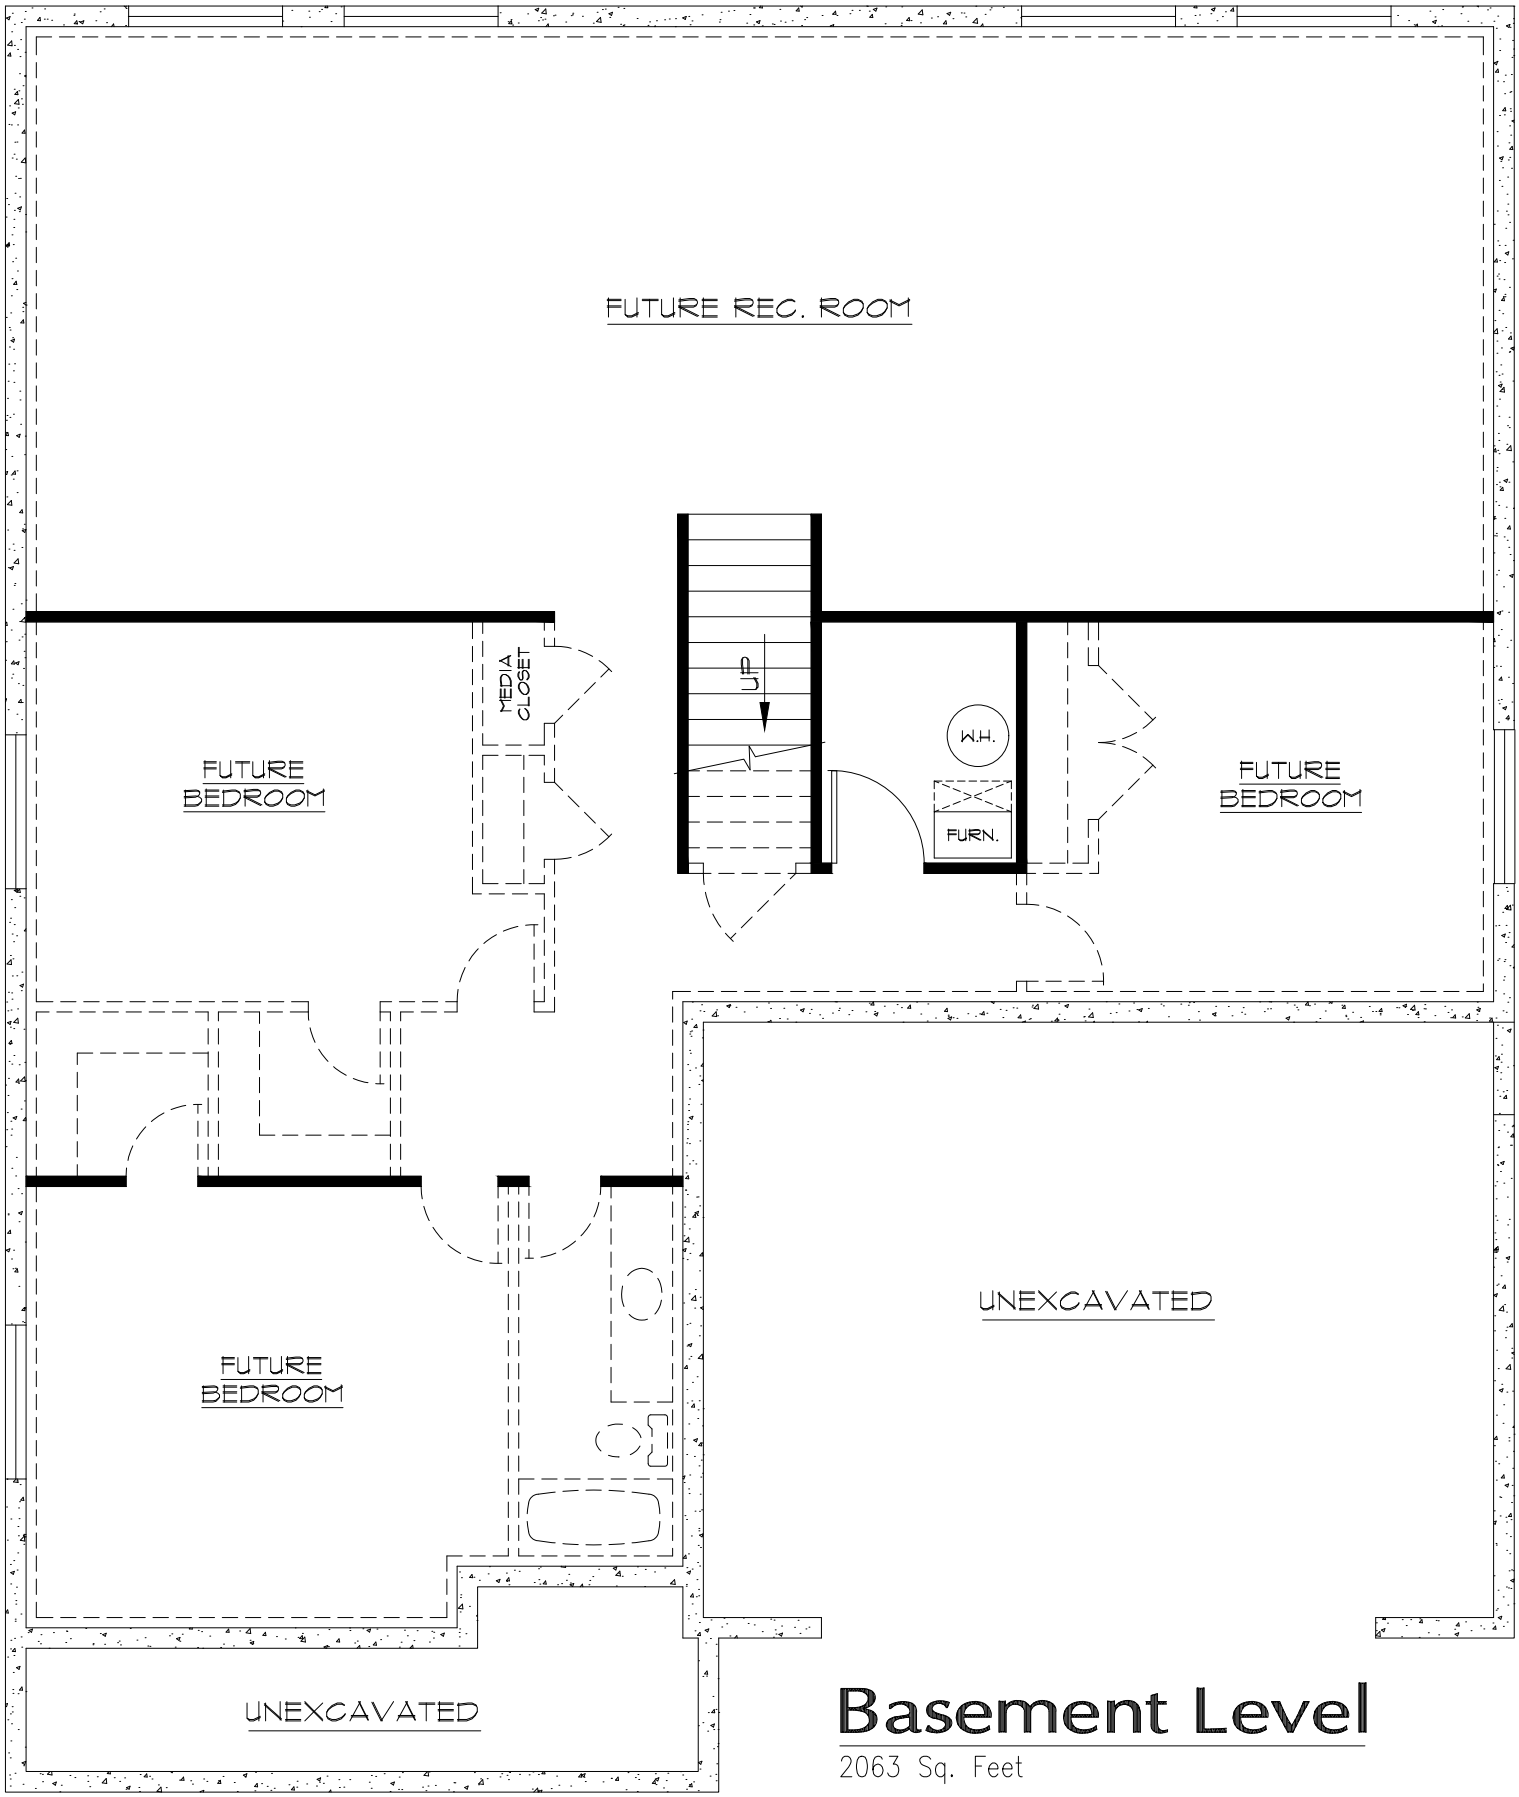

Main Level

2040 Sq. Feet

FUTURE REC. ROOM

FUTURE BEDROOM

MEDIA CLOSET

UP

W.H.

FURN.

FUTURE BEDROOM

FUTURE BEDROOM

UNEXCAVATED

UNEXCAVATED

Basement Level

2063 Sq. Feet