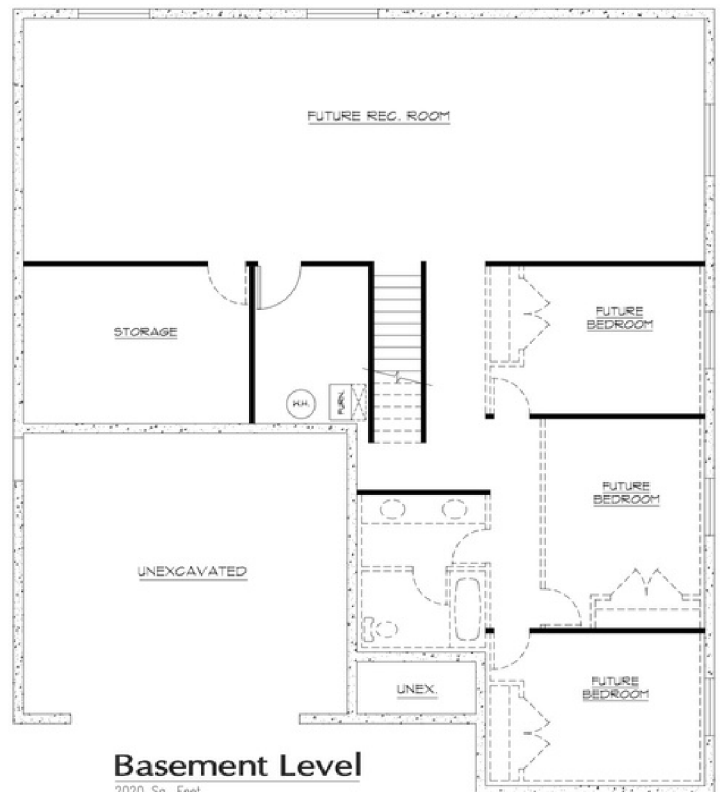

PRIORITY
BUILDERS, LLC

Glenmore

\$759,950

Main Level
2008 Sq. Feet

Basement Level
2020 Sq. Feet

Silos at Riverbend