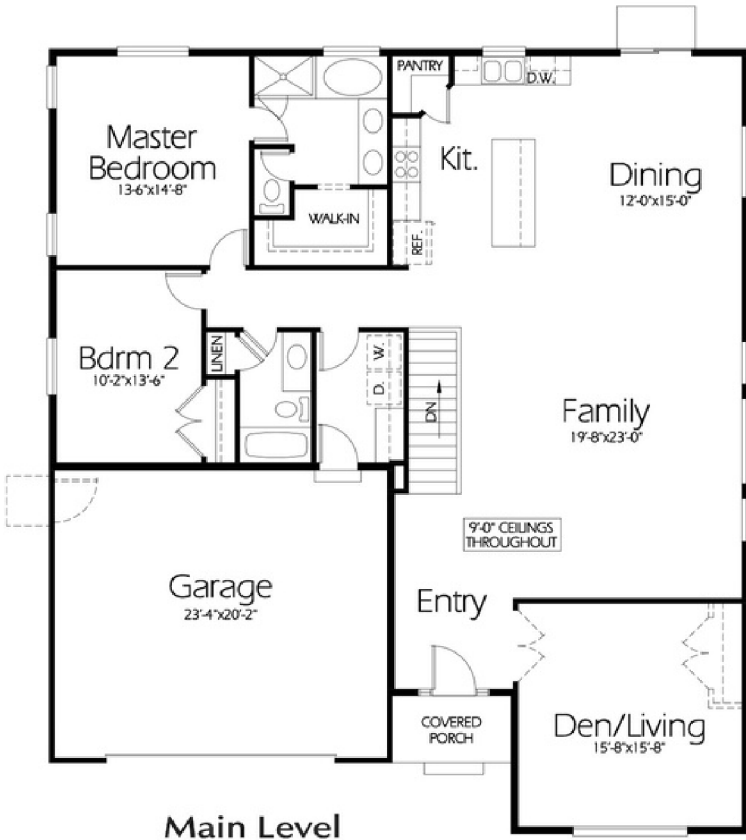

PRIORITY
BUILDERS, LLC

Glenmore

\$759,950

Main Level
2008 Sq. Feet

Basement Level
2020 Sq. Feet

Silos at Riverbend